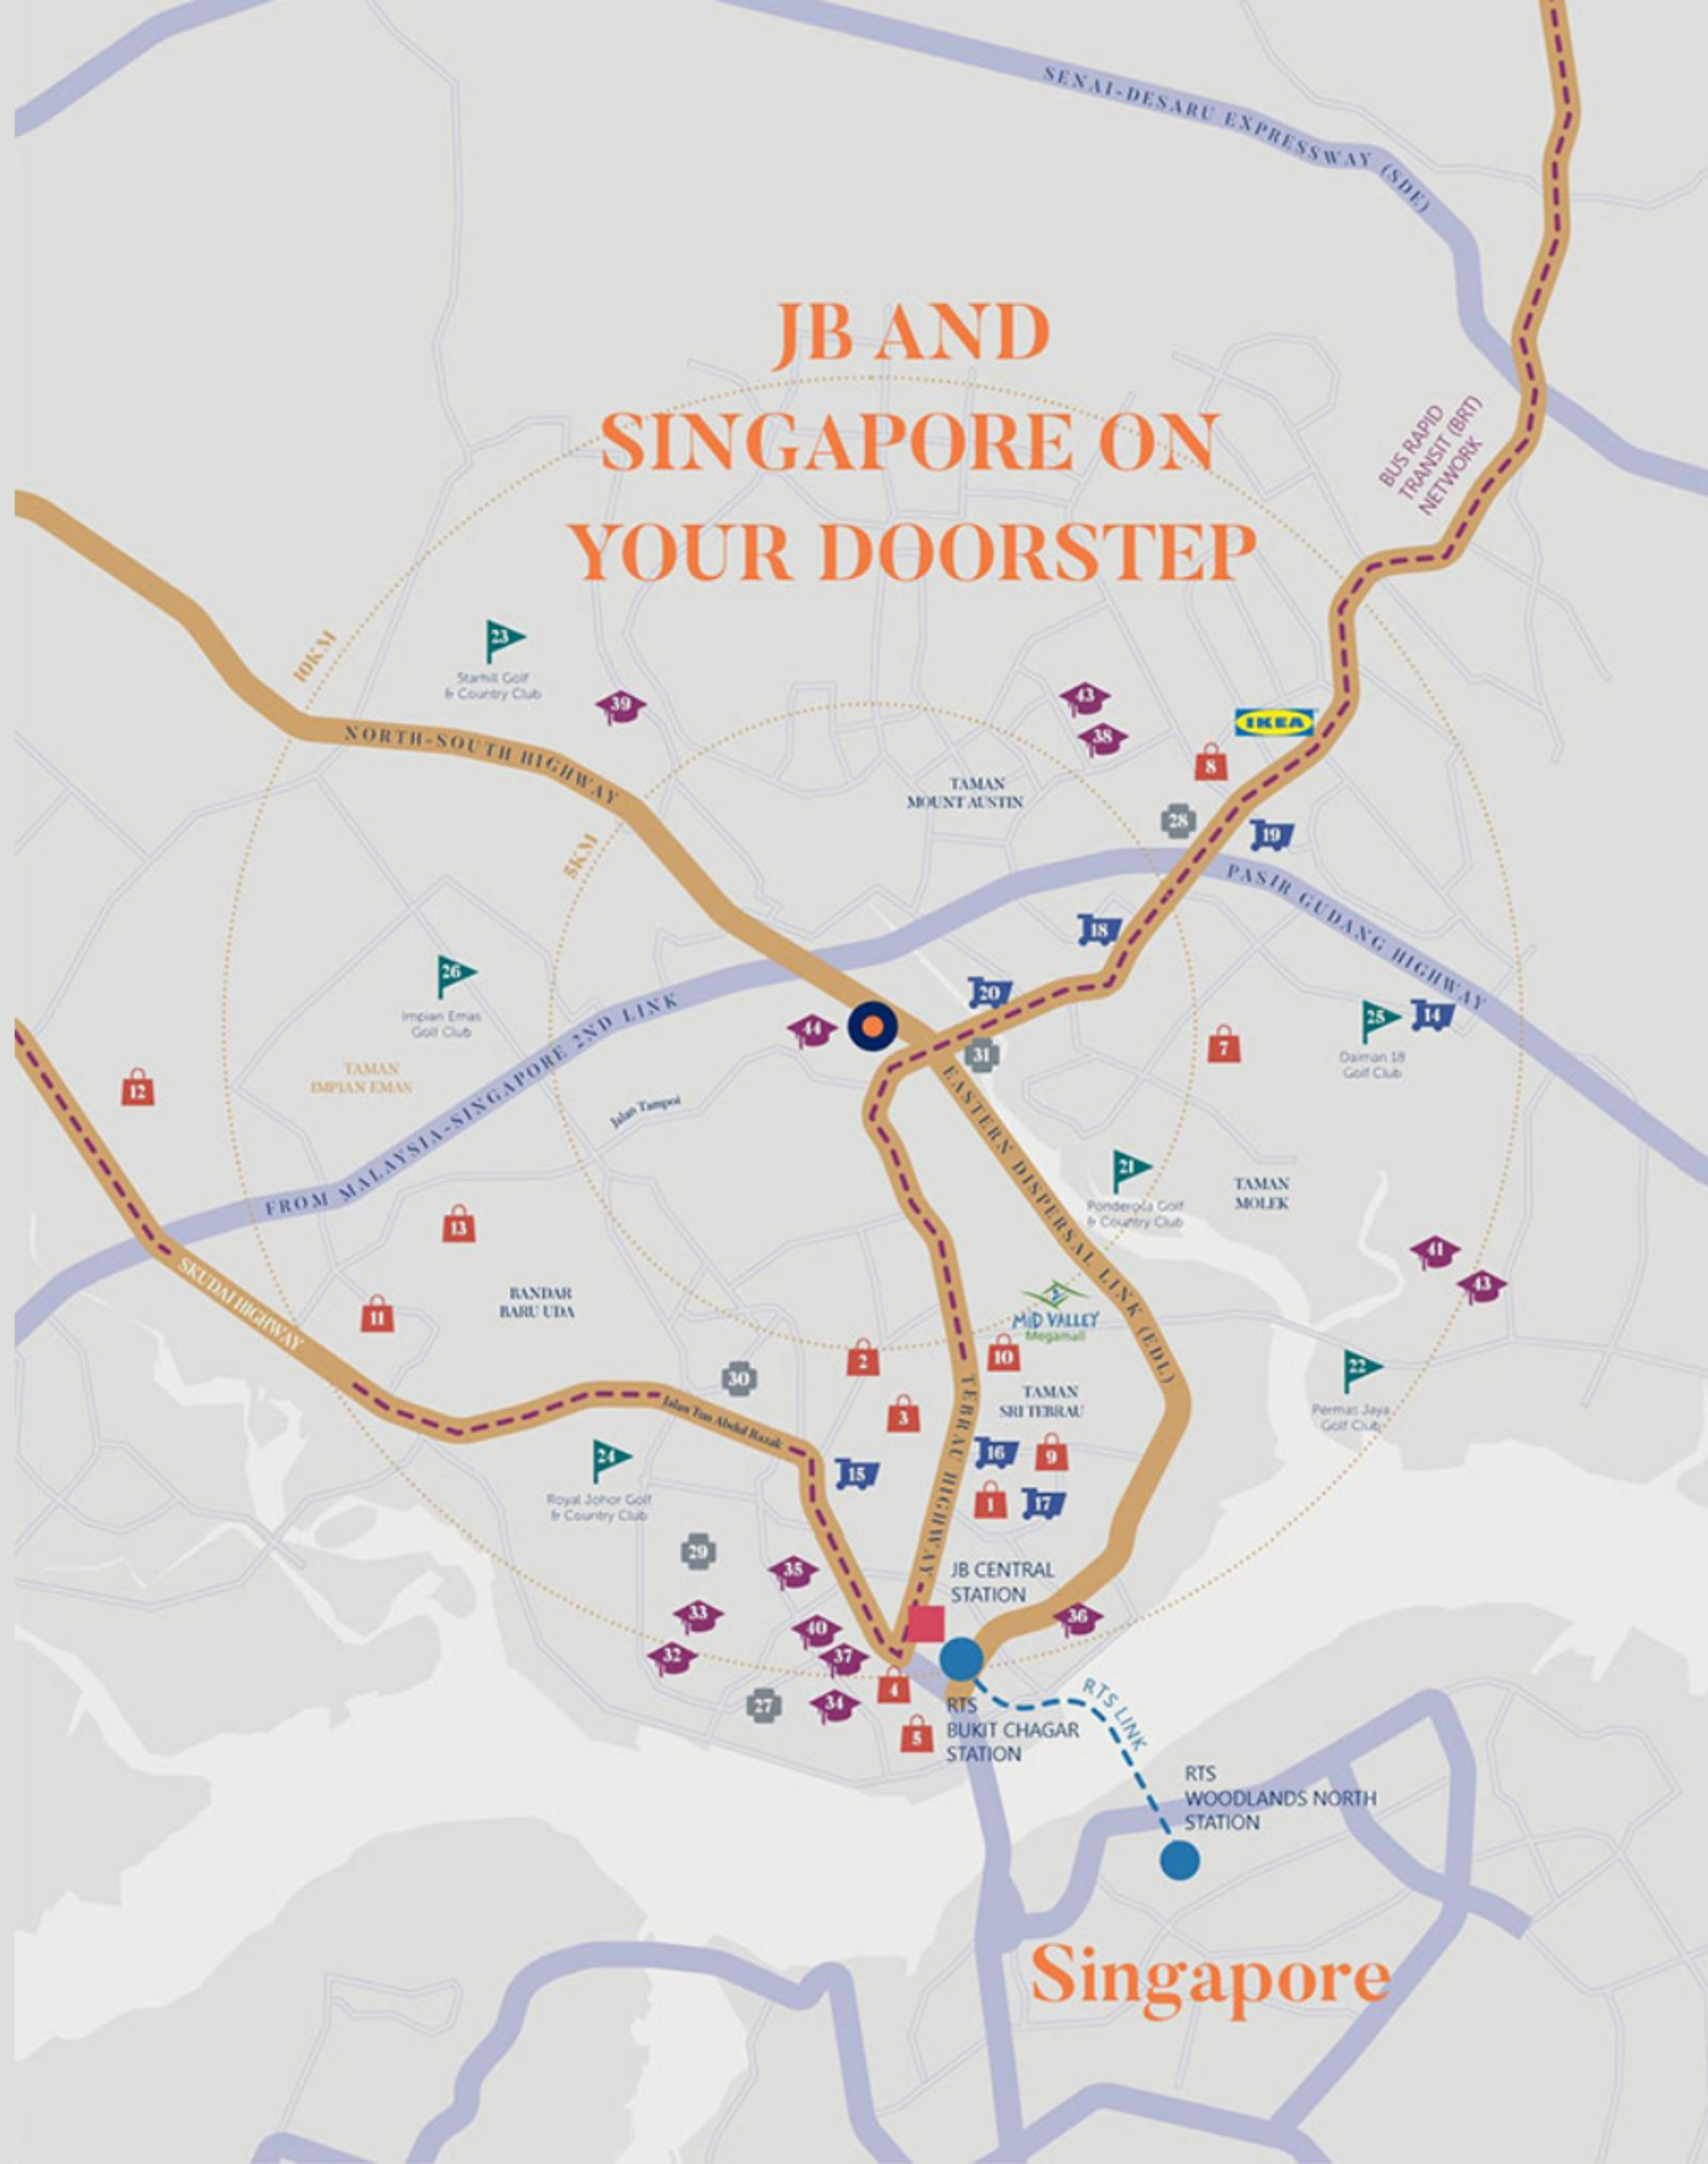

JB AND SINGAPORE ON YOUR DOORSTEP

LOCATION

5 HIGHWAYS	5 HOSPITALS WITHIN 10KM RADIUS	5 km TO MIDVALLEY SOUTHKEYMEGAMALL AND 7KM TO IKEA	6 GOLFING CLUBS WITHIN 6KM RADIUS
13 EDUCATION INSTITUTIONS WITHIN 6KM RADIUS	13 SHOPPING MALLS WITHIN 13KM RADIUS	35 MINUTES FROM WOODLANDS, SINGAPORE	55 MINUTES FROM ORCHARD ROAD, SINGAPORE

- SHOPPING CENTRES
 - 1/ Plaza Pelangi
 - 2/ Holiday Plaza
 - 3/ KSL City Mall
 - 4/ Komtar JBCC
 - 5/ City Square
 - 6/ Mid Valley Southkey Megamall
 - 7/ IKEA Furniture Mall
 - 8/ Aeon Jusco Tebrau Shopping Mall
 - 9/ Pelangi Leisure Mall
 - 10/ The Store Sentosa
 - 11/ Plaza Angsana
 - 12/ Johor Premium Outlet
 - 13/ Capital City Mall
- HYPERMARKETS
- RECREATION
- MEDICAL
- EDUCATION